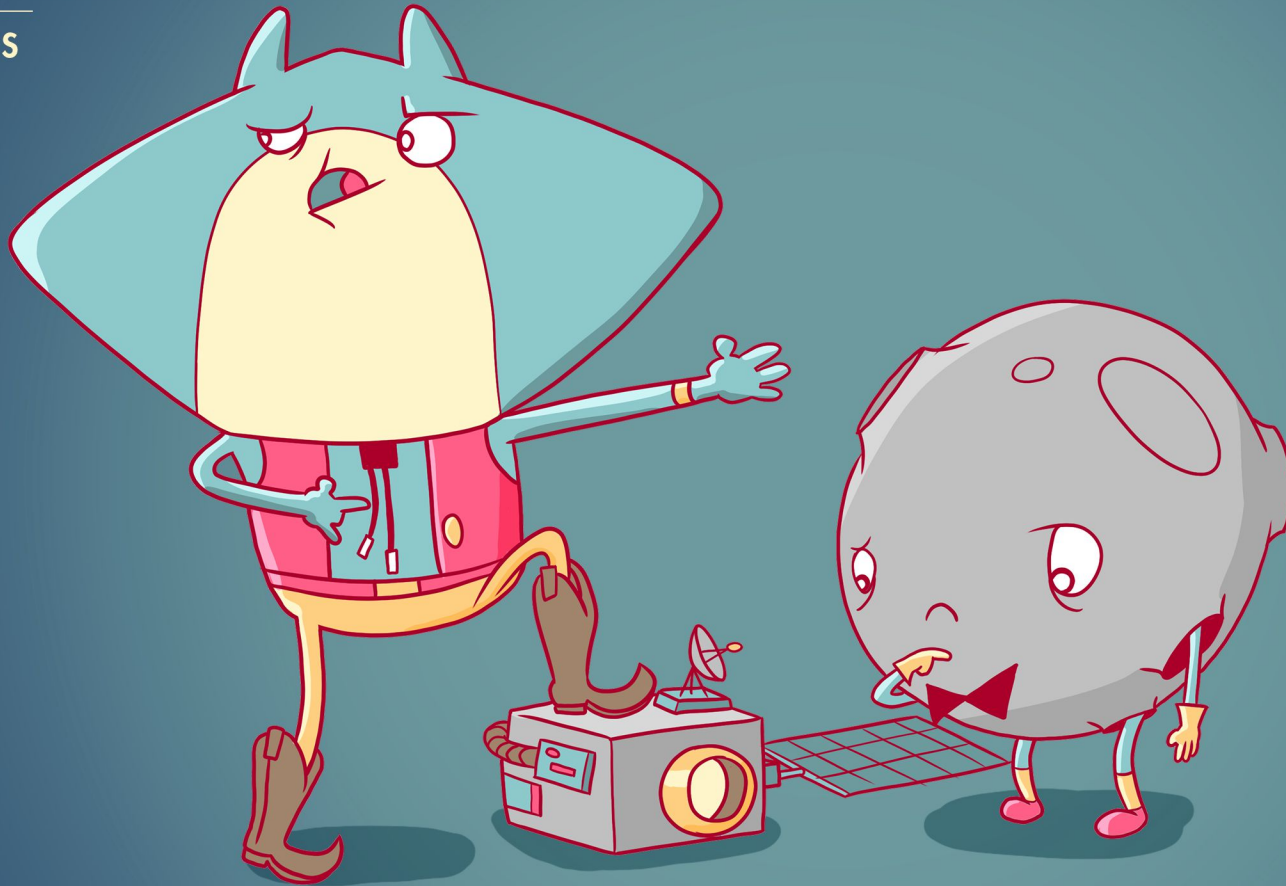

BACON SPACEHORSE

CHARACTERS

RAY STINGRAY

A talented but frustrated fellow who wants all the answers in the universe for a book he's planning called, "Ask Ray". He lacks the magic skills of Bacon Spacehorse, but makes up for it by using all the gadgets he has invented. This is really difficult and he's always exasperated.

SILLY PETE

A small meteor who was saved from an impact event by Bacon Spacehorse, for which he is forever grateful. Because he's billions of years old his knowledge of space is unparalleled. One day Pete hopes to become a comet and settle down outside the Kuiper Belt.