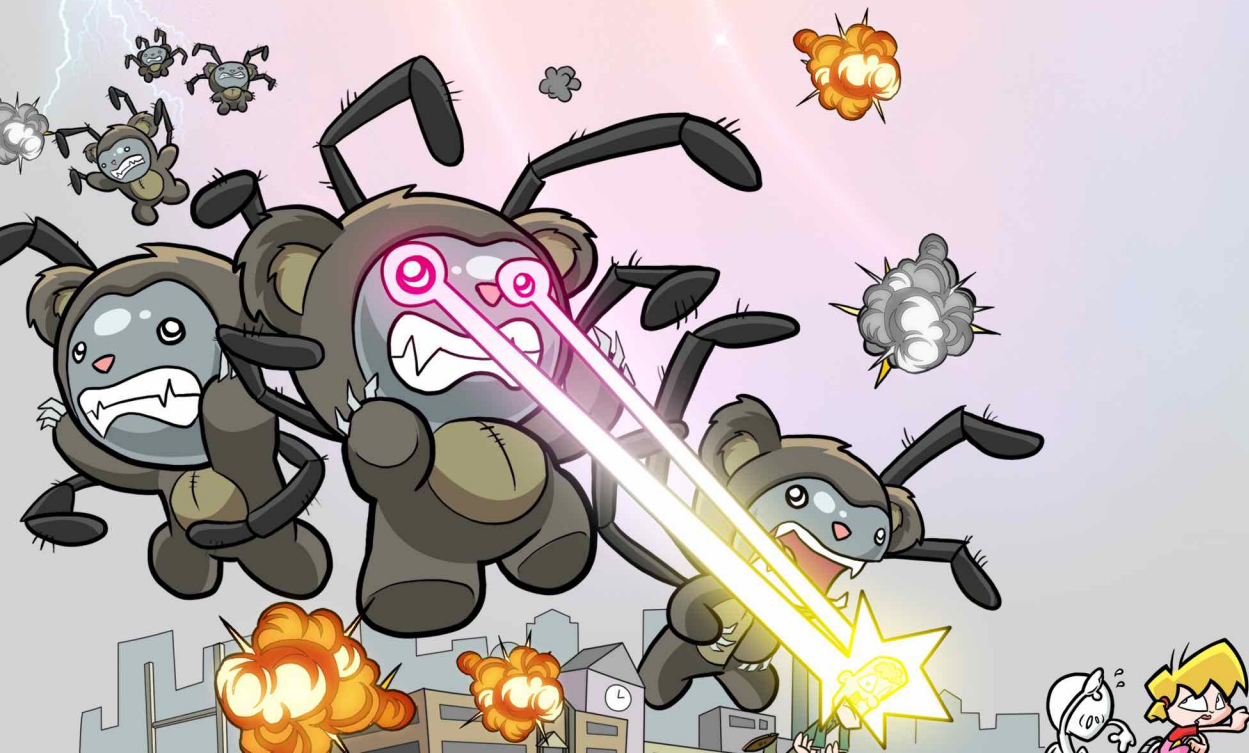

Crashlander™

EPISODES

EQUIP

Merrin defies her Granpa's wishes by showing Spork all the old tech equipment locked in a garden shed. When they activate a device that calls in a squadron of spiderbears, Granpa is mad they didn't leave it alone like he told them.

OUTDOORS

Merrin is being bullied at school and to take her mind off it, Granpa takes the family on a hike in the countryside. Spork is unable to cope without his gadgets, until he learns that the outdoors is not a simulation, but a beautiful reality.