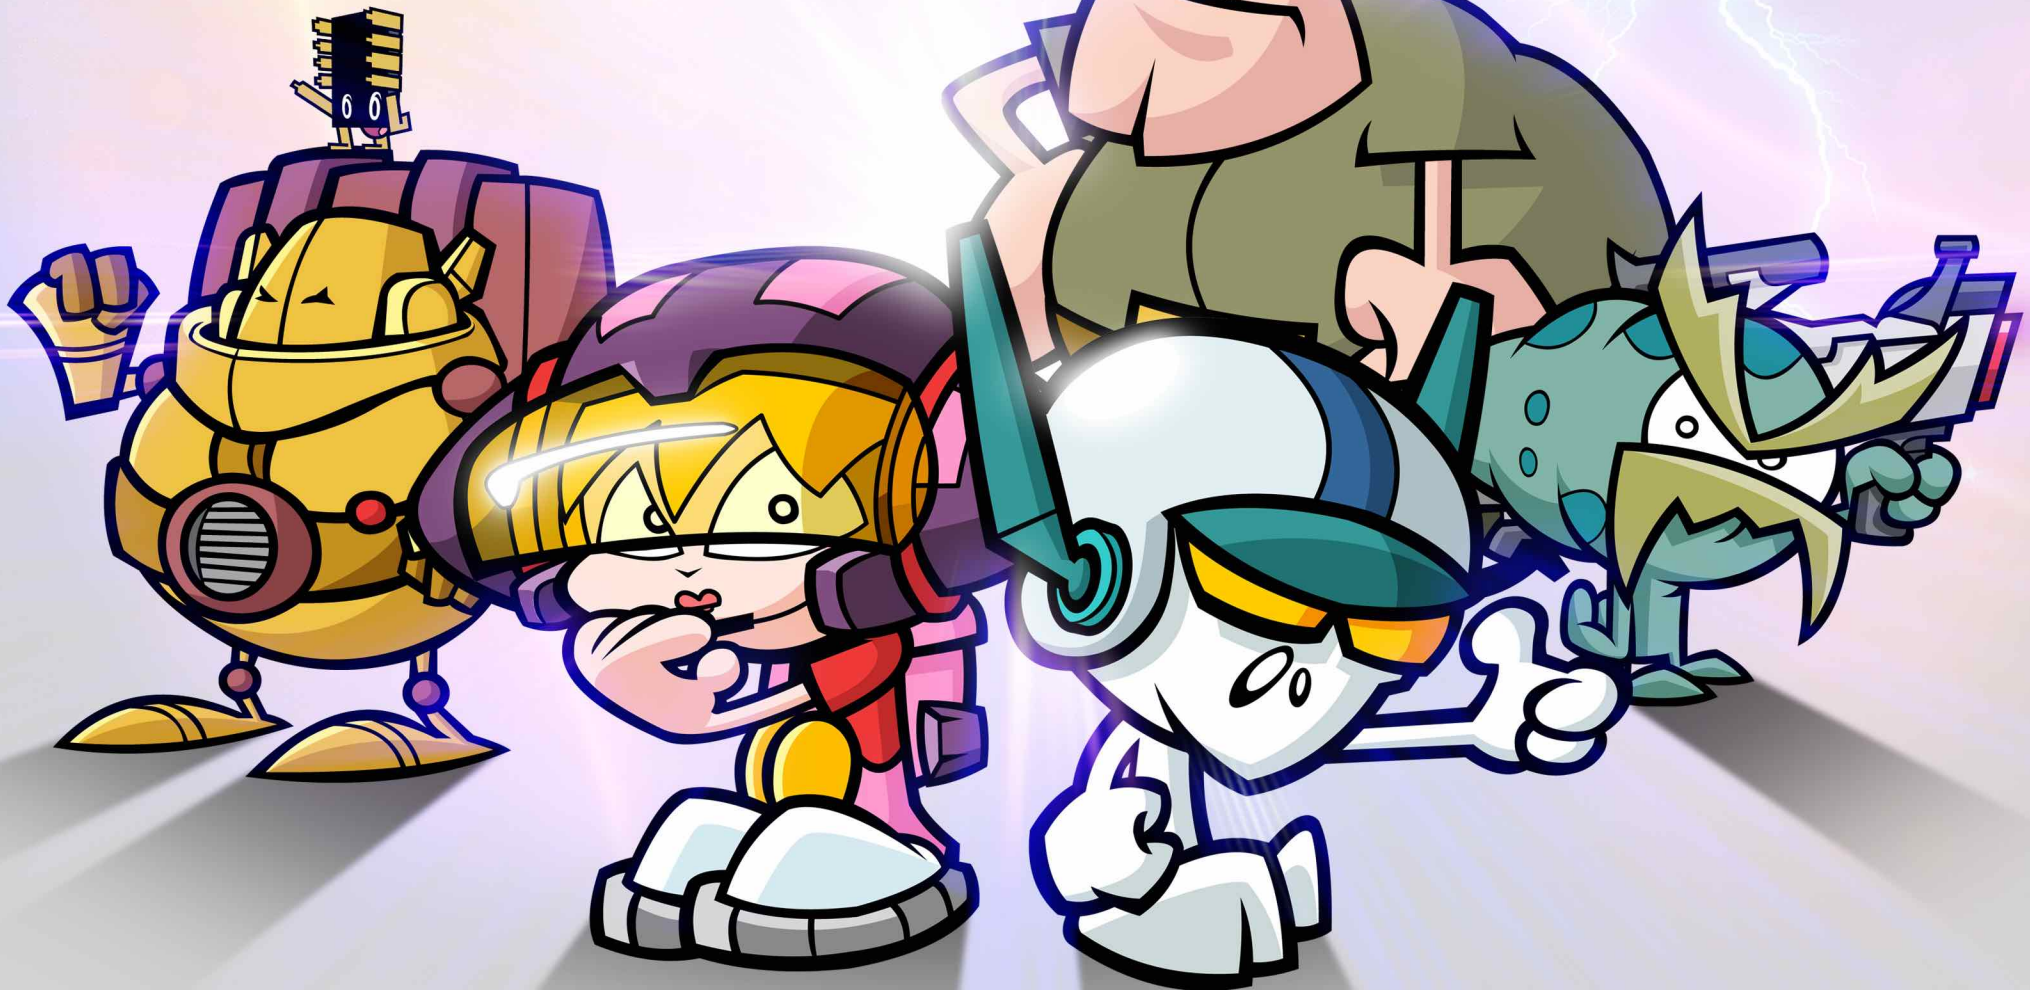

# Crashlander™

After Merrin Maddison's parents disappear in a teleportation accident, she finds herself living with her Granpa - a retired Space Adventurer - and some top secret guests. Currently stuck on Earth, Merrin's new friends must figure out how to live together, and maybe become the galaxy's most unlikely family.

### SPORK

A nerdy alien from Eon Nimbus, one of the nerdiest planets in the galaxy. He is curious about the universe and is using his time on Earth to conduct field tests and high-risk paradox theories. More importantly, Spork is also learning how not to be a loser.

### MERRIN

An eight-year old with big ambitions, who finds herself having to pretend to be normal to survive. She is unhappy at school and misses her parents, which drives her to launch into daring adventures with Spork as her willing sidekick.